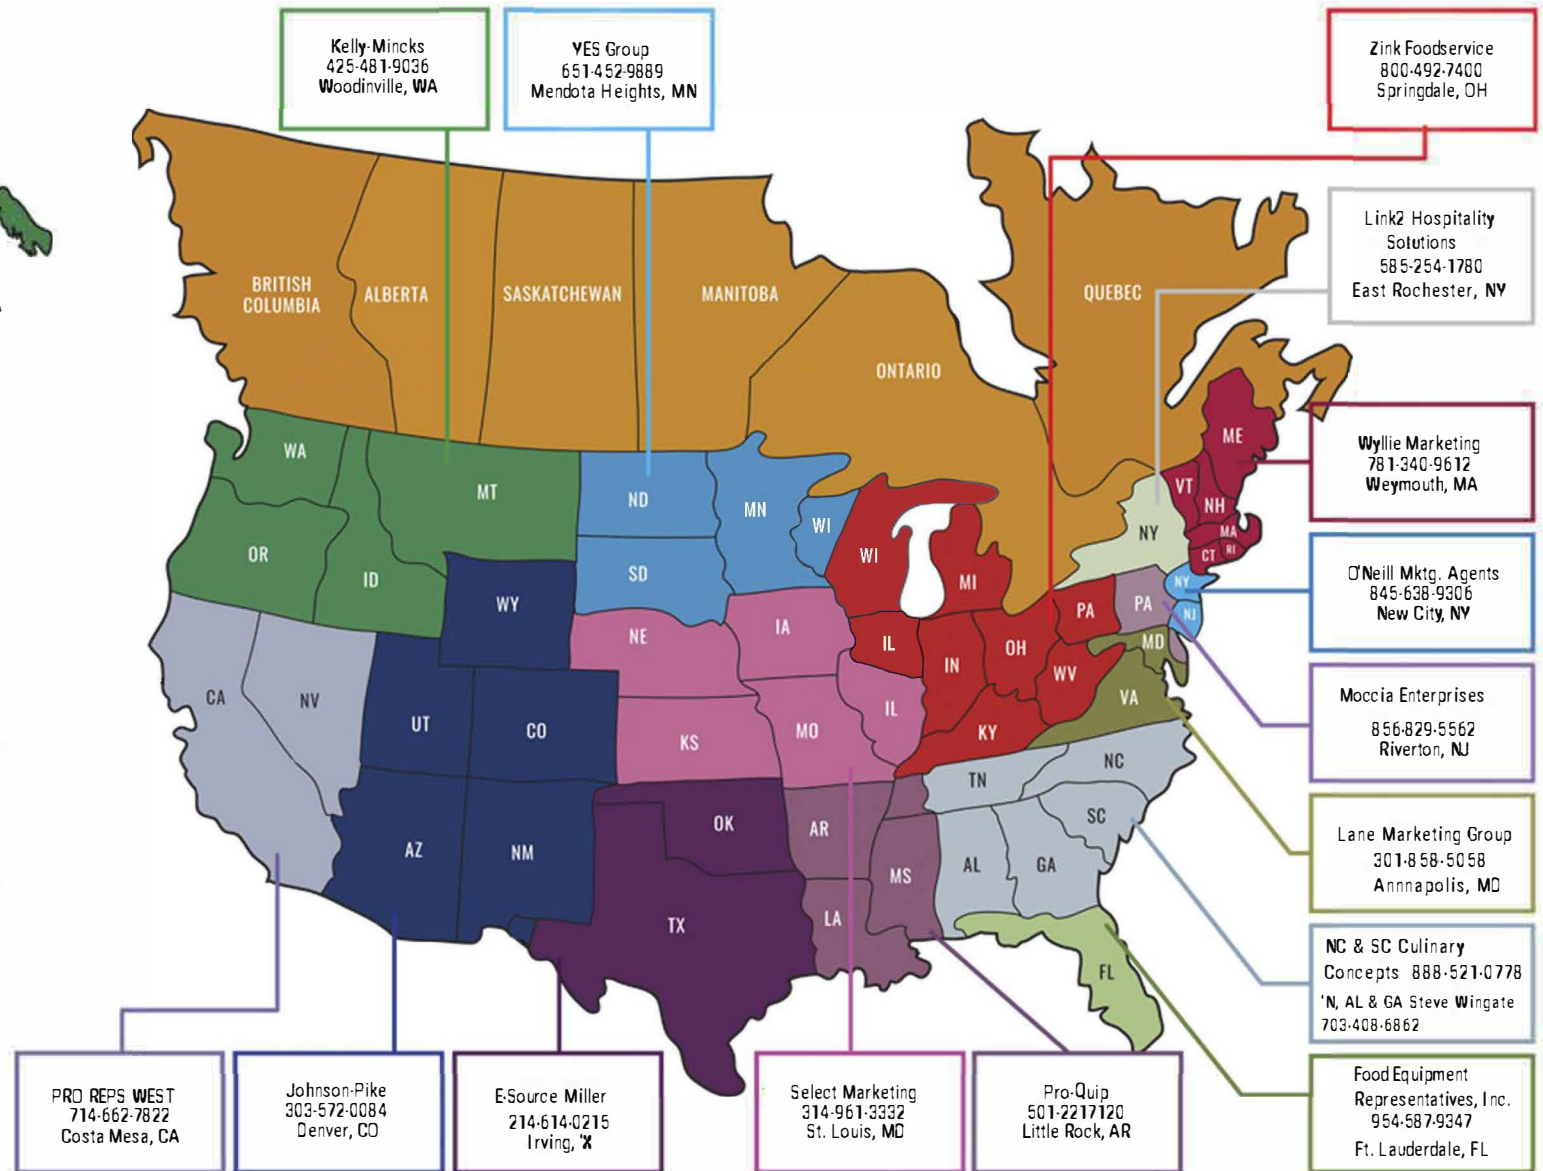

CURRENT SALES FORCE

REGIONAL SALES DIRECTORS & MANAGERS

STEVE WINGATE
V.P. of Sales & Marketing
703-408-6862
steve.wingate@cmadishmachines.com

DOUG GRILLS
Northern Regional Sales Manager
905-213-7692
doug.grills@cmadishmachines.com

RAY IBARRA
Western Regional Sales Manager
562-472-7250
ray.ibarra@cmadishmachines.com

RICH PENNEY
Eastern Regional Sales Manager
508-726-2257
richard.penney@cmadishmachines.com