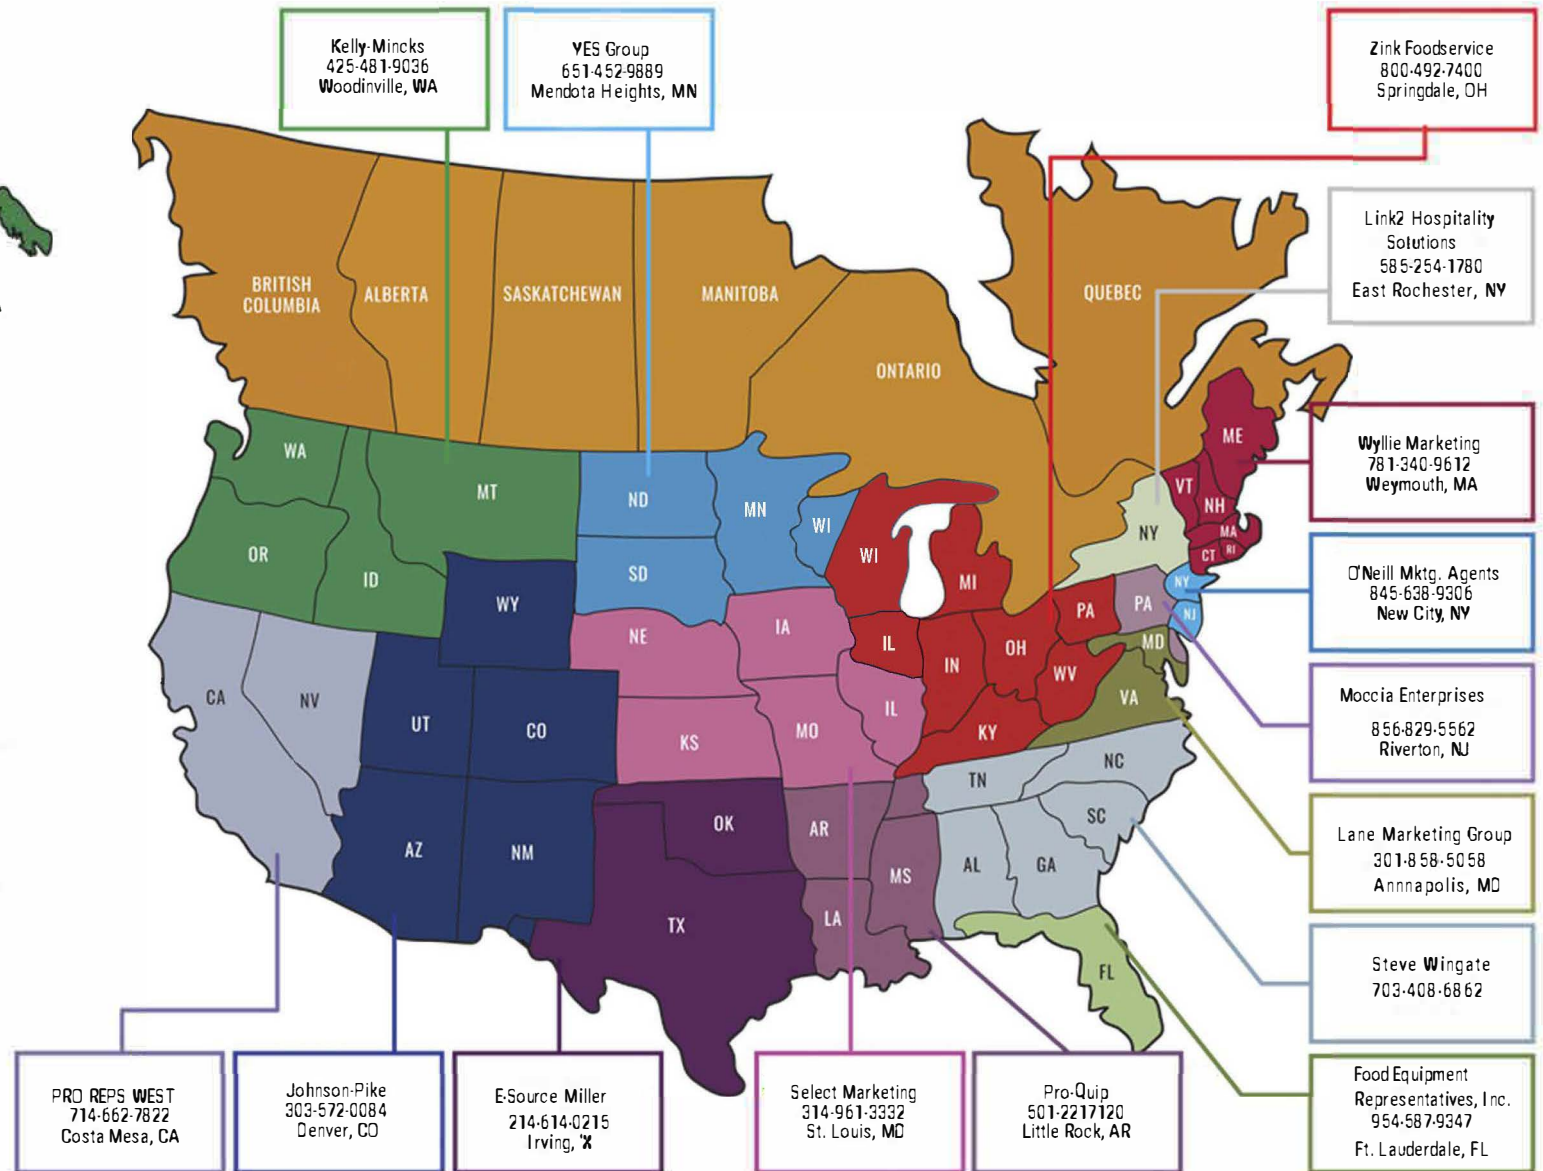

CURRENT SALES FORCE

REGIONAL SALES DIRECTORS & MANAGERS

STEVE WINGATE
V.P. of Sales & Marketing
703-408-6862
steve.wingate@cmadishmachines.com

DOUG GRILLS
Northern Regional Sales Manager
905-213-7692
doug.grills@cmadishmachines.com

RAY IBARRA
Western Regional Sales Manager
562-472-7250
ray.ibarra@cmadishmachines.com