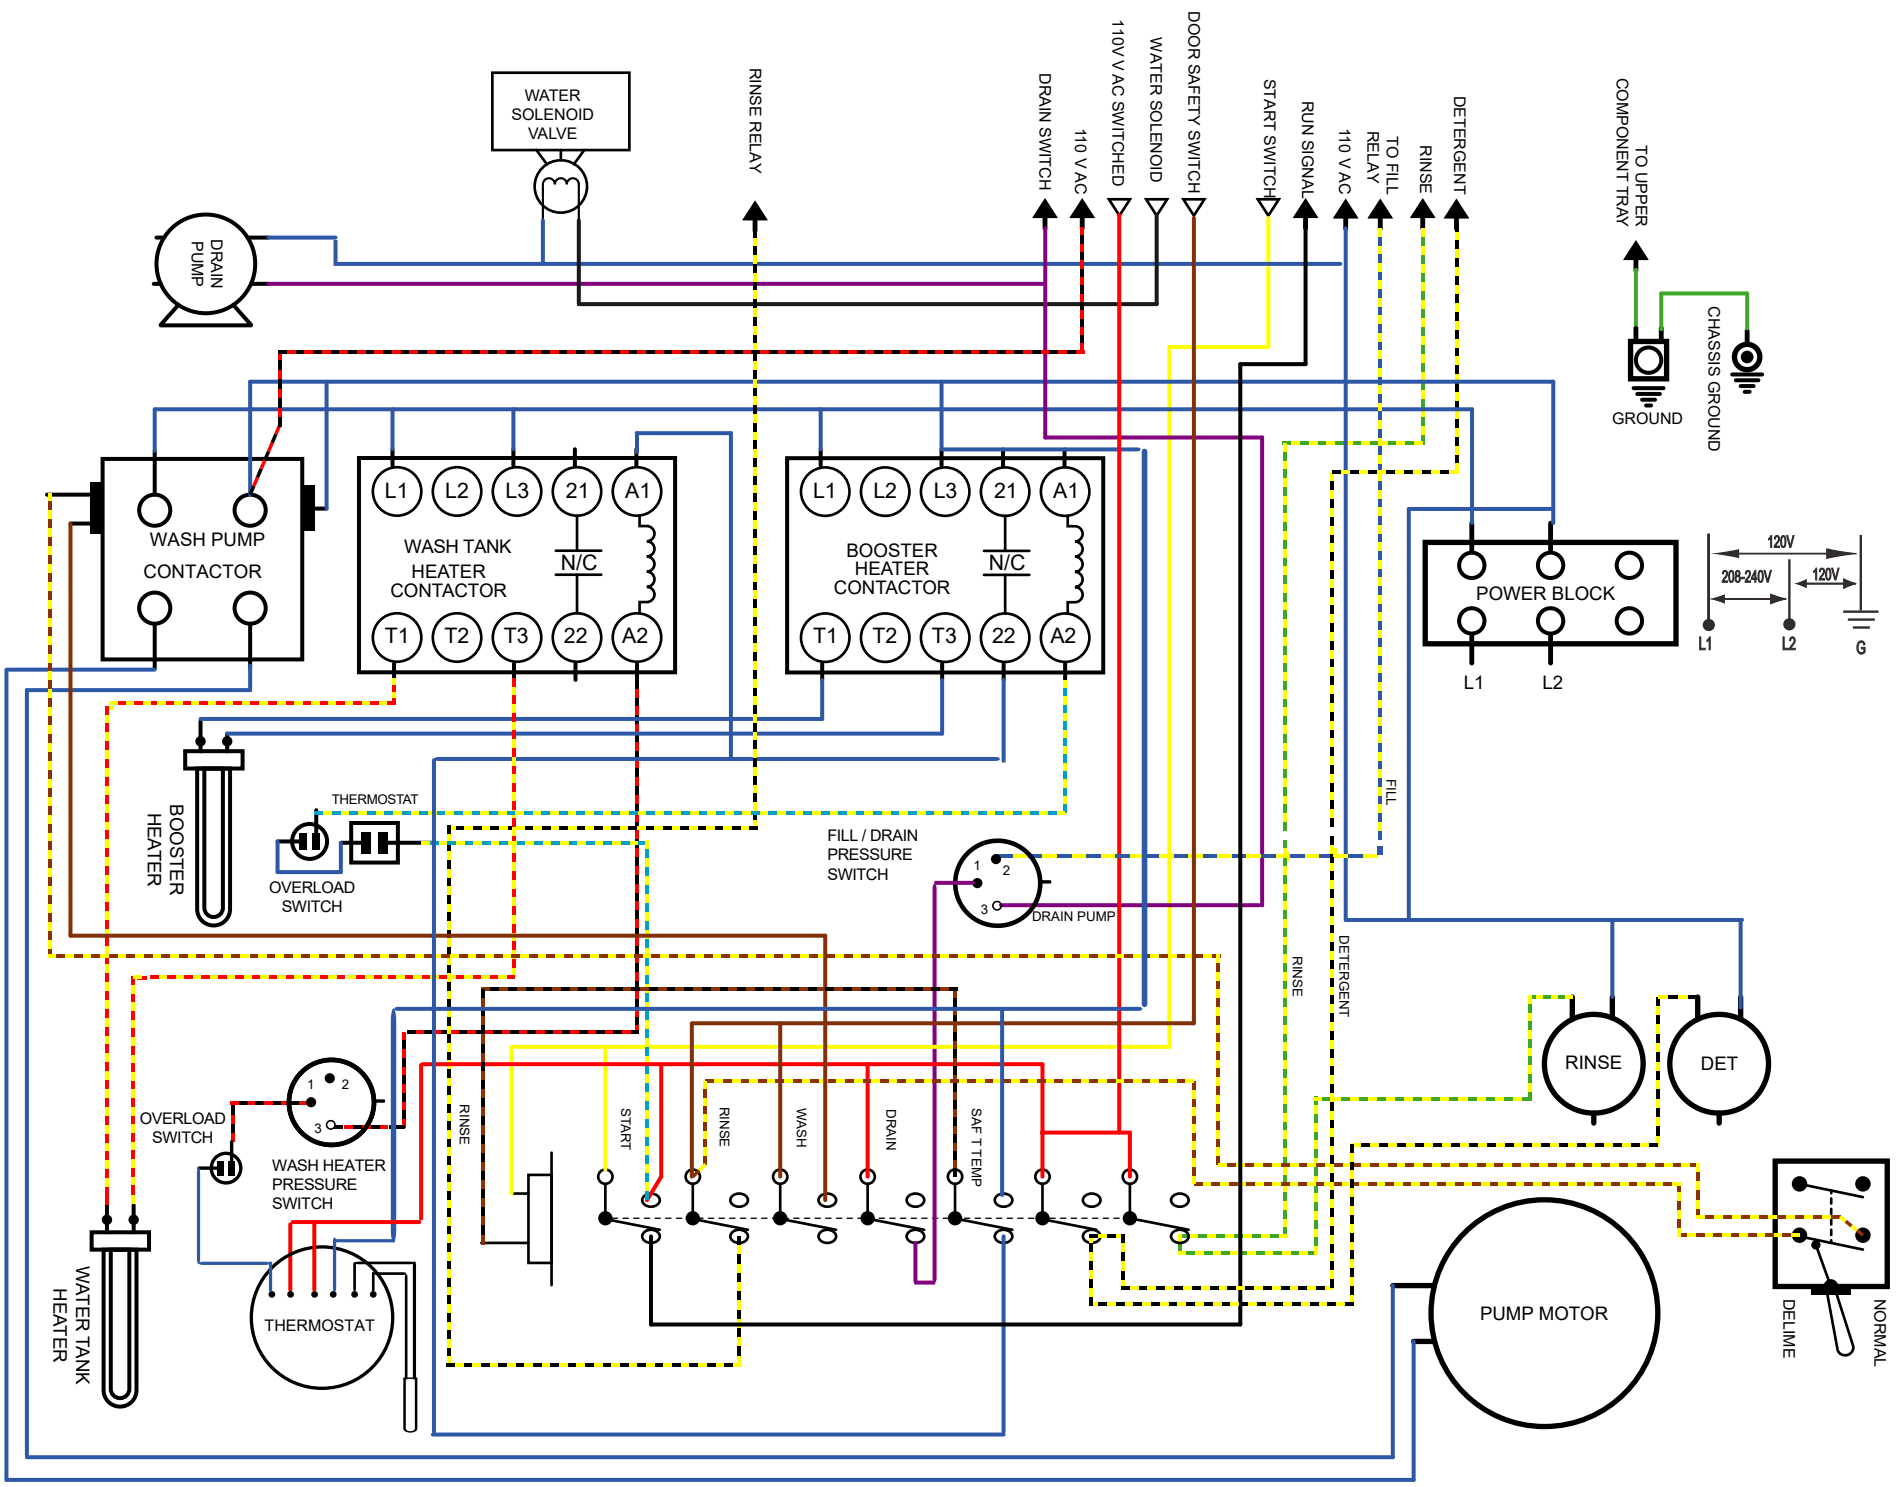

CMA 180UC-3 ELECTRICAL DIAGRAM POWER BOX

180UC-3 CONTROL DRAWER