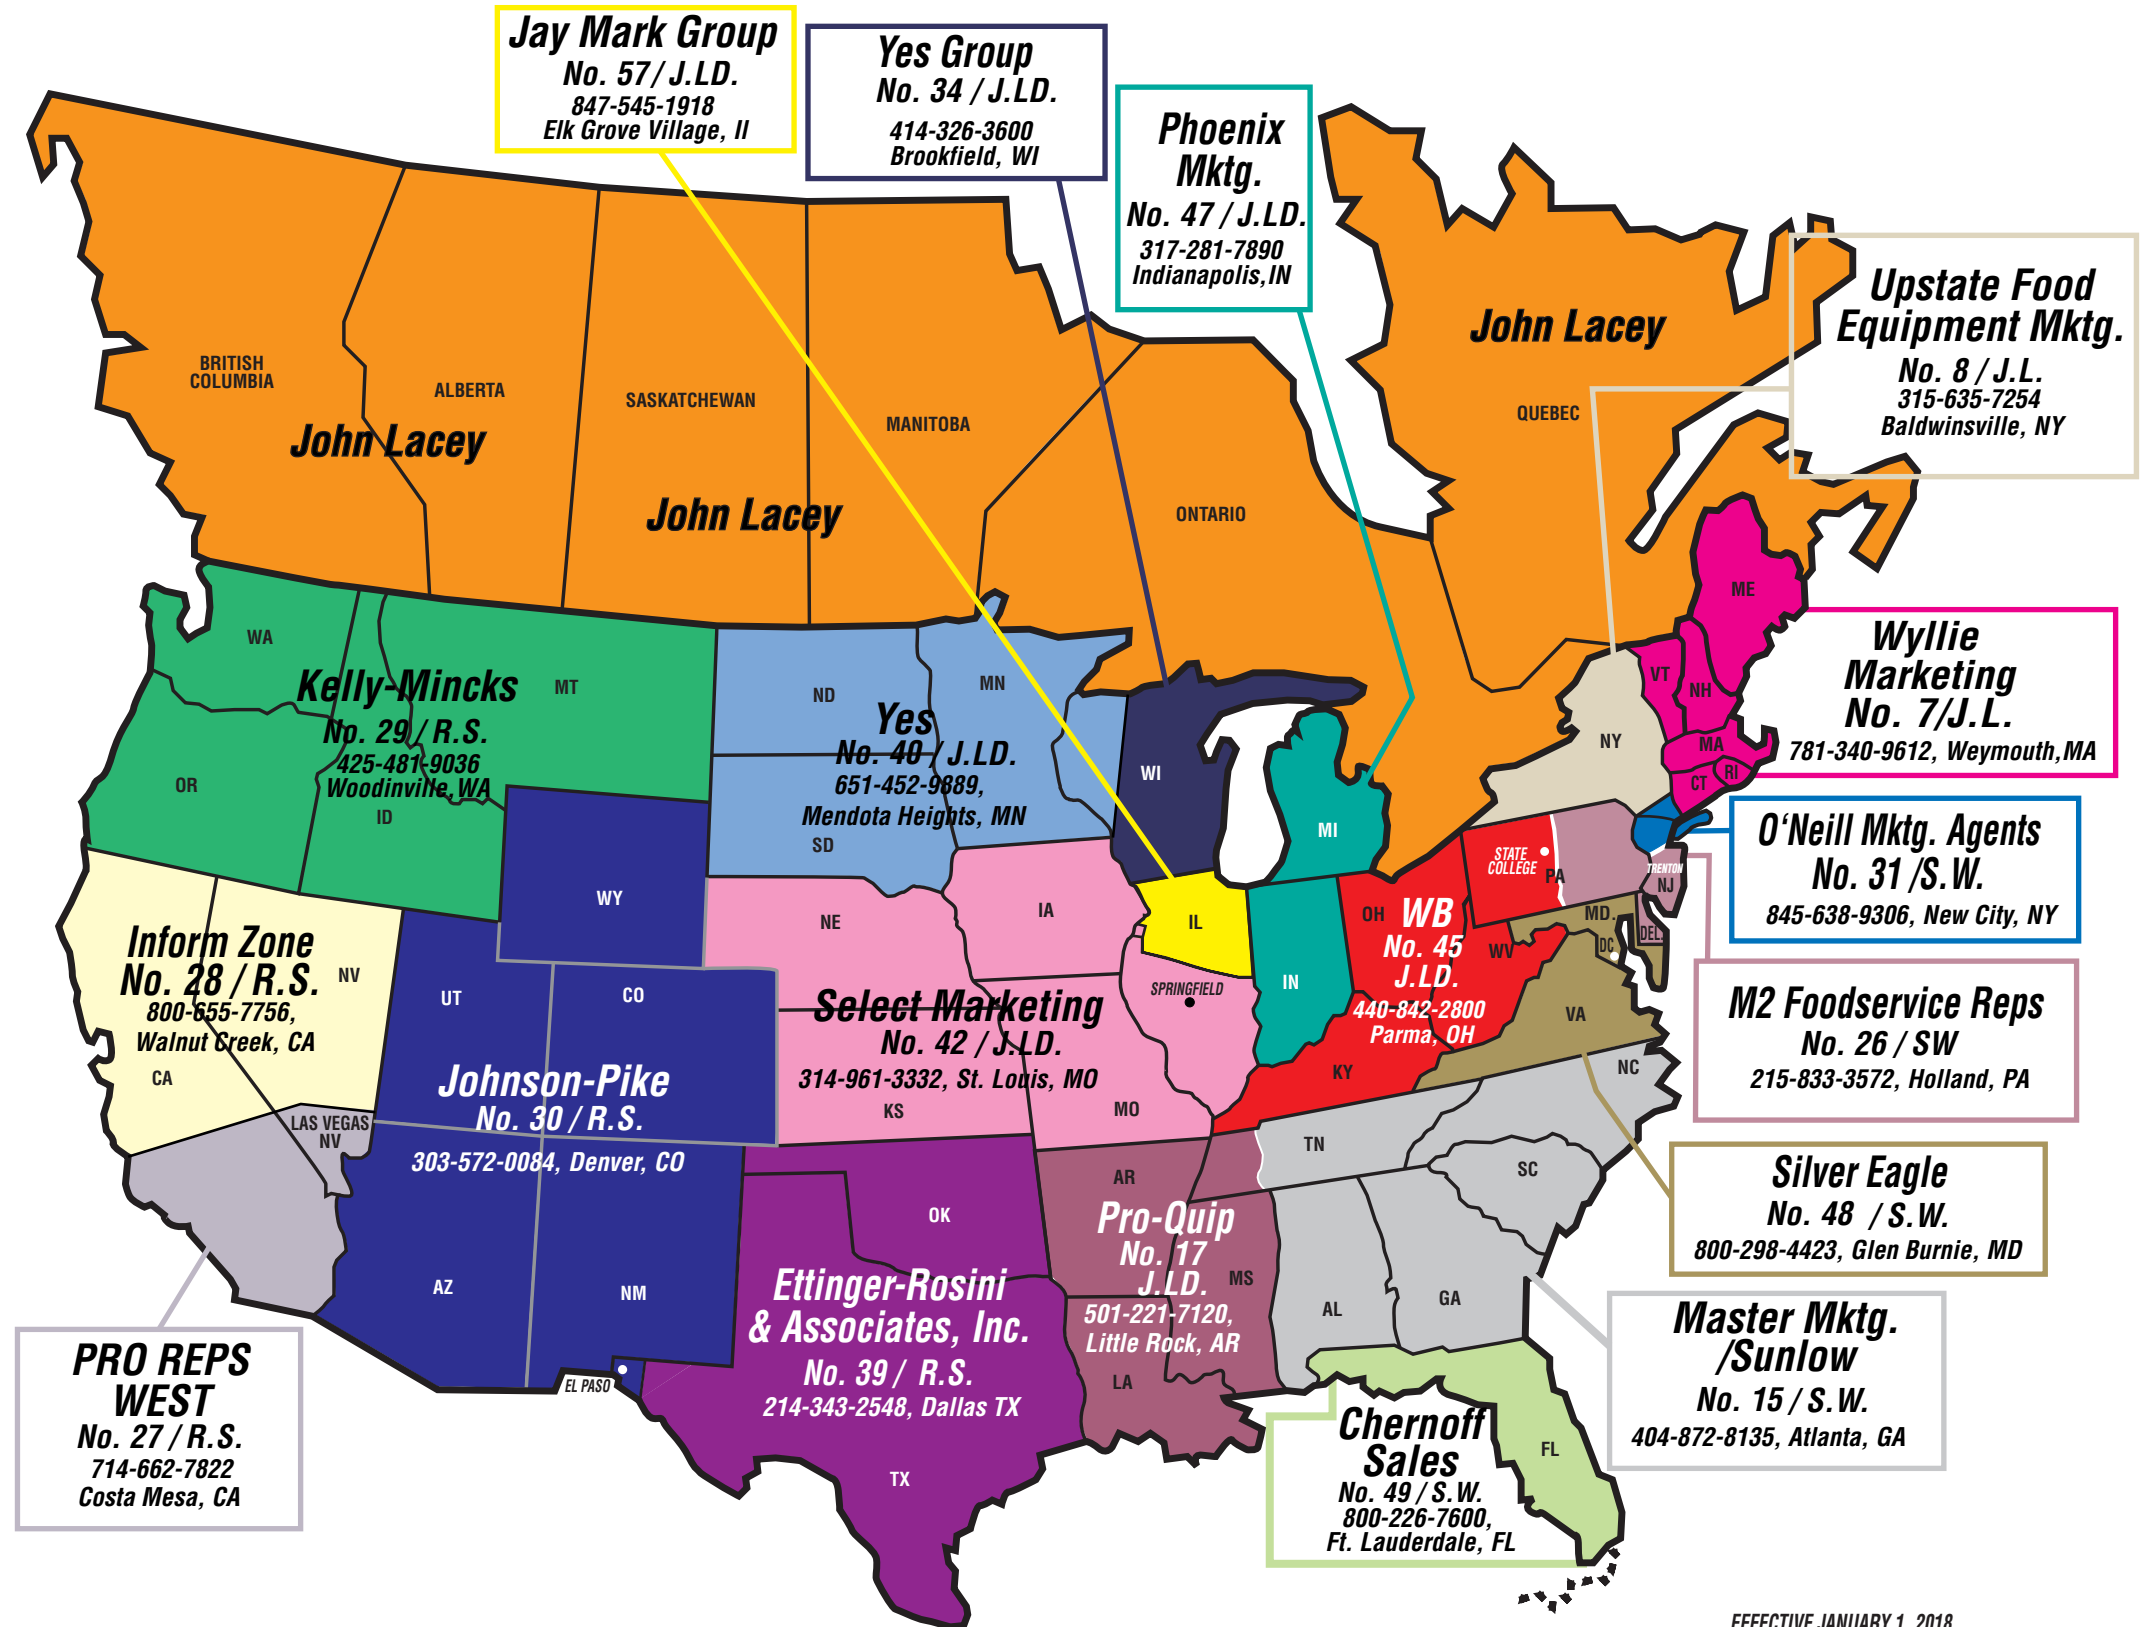

EFFECTIVE JANUARY 1, 2018