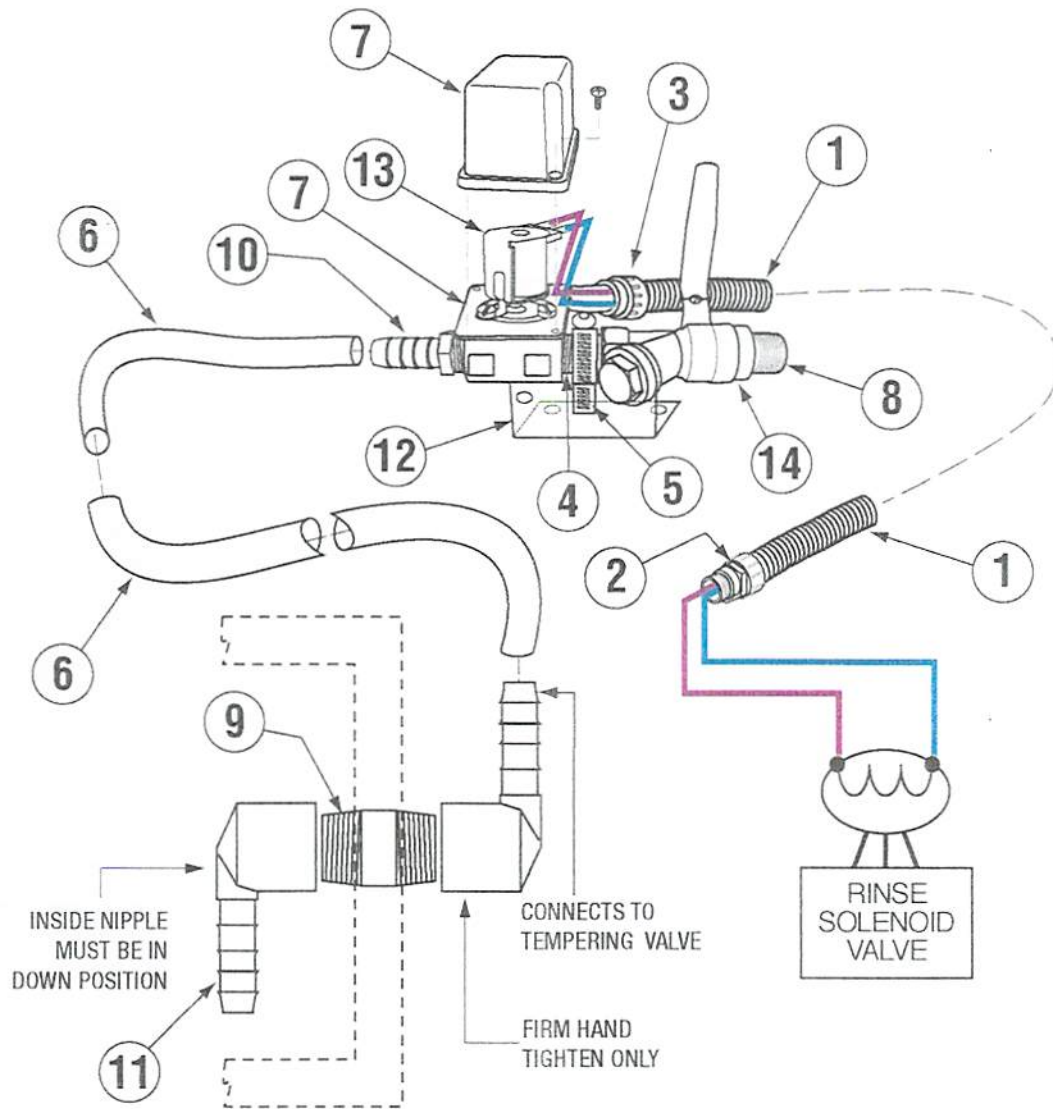

CMA-180, EST-44, EST-66 WATER TEMPERING VALVE KIT P/N 13470.10

ITEM NO.	P/N	NO REQ'D	DESCRIPTION
1.	00400.00	2	CONDUIT 3/8" SEALTITE
2.	00401.00	1	ST-3/8" STRAIGHT CONNECTOR
3.	00402.00	1	ST-90 DEG 3/8" COONNECTOR
4.	00742.00	1	NIPPLE BRASS 1/2X1-1/2"
5.	03101.00	1	HOSE CLAMP #16 1"
6.	03106.45	5	BRAIDED HOSE 1/2"
7.	03604.00	1	SS WATER SOLENOID VALVE 1/2"
8.	03614.00	1	NIPPLE BRASS 1/2"X CLOSE
9.	13472.00	1	NIPPLE PVC 1/2"X CLOSE
10.	13472.40	1	ADAPTER PVC 1/2" MALE X 1/2" BARB
11.	13472.50	2	ELBOW PVC 90 DEG F X BARB
12.	14508.50	1	PLUMBING BRACKET (180-UC)
13.	41015.75	1	SOLENOID VALVE COIL 220V
14.	41062.00	1	1/2" STRAINER BALL VALVE