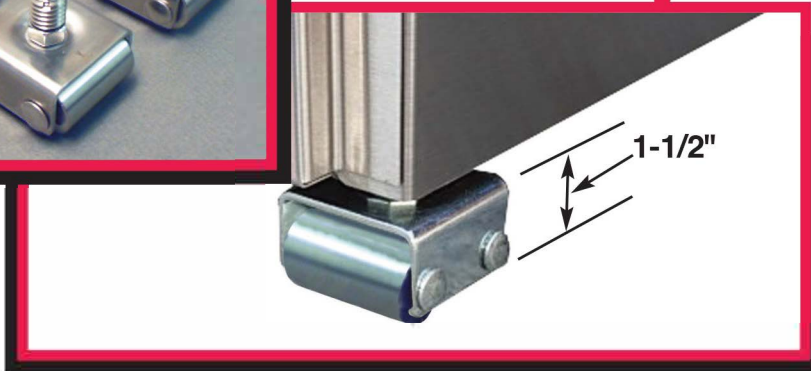

12700 KNOTT STREET
GARDEN GROVE, CALIF. 92841
800-854-6417 • 714-898-8781
FAX 714-895-2141
www.cmadishmachines.com