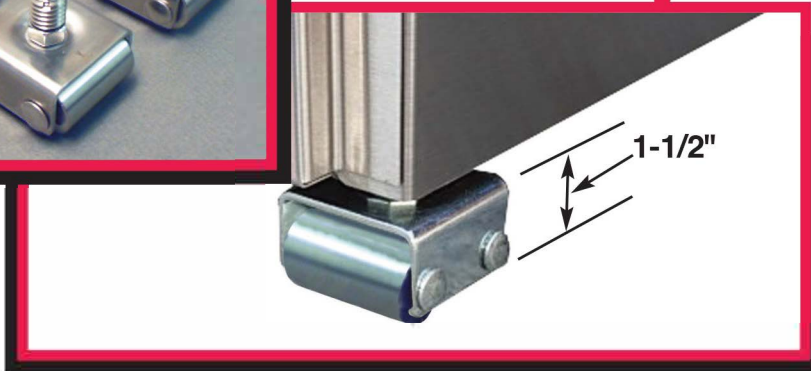

17707 VALLEY VIEW AVE
CERRITOS, CA 90703
800-854-6417 • 714-898-8781
FAX 714-895-2141
www.cmadishmachines.com