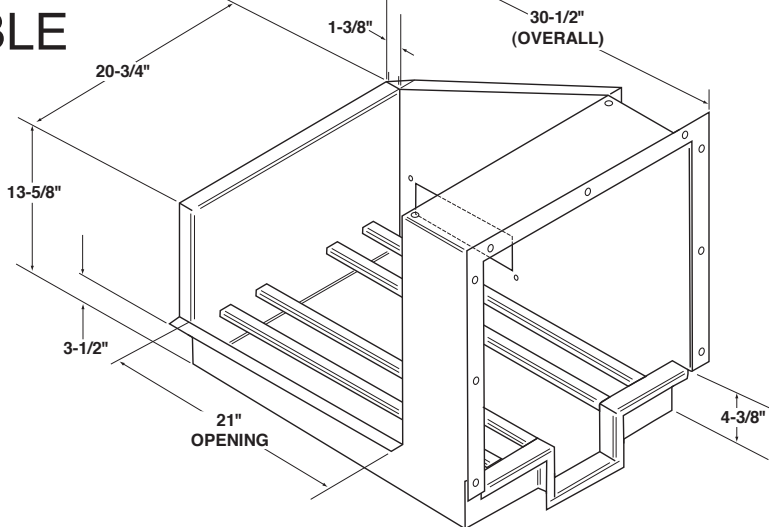

ACCESSORIES

Corner Feed Dishtables
Standard Height

FEATURES:

- Auto start system
- Adapts to EST-44 and EST-66 dishwashers
- All stainless steel construction
- Factory installed

CORNER FEED TABLE STANDARD LEFT

CORNER FEED TABLE STANDARD RIGHT

ACCESSORIES

Corner Feed Dishtables
Tall Height

FEATURES:

- Auto start system
- Adapts to EST-44 and EST-66 dishwashers
- All stainless steel construction
- Factory installed

CORNER FEED TABLE TALL LEFT

CORNER FEED TABLE TALL RIGHT