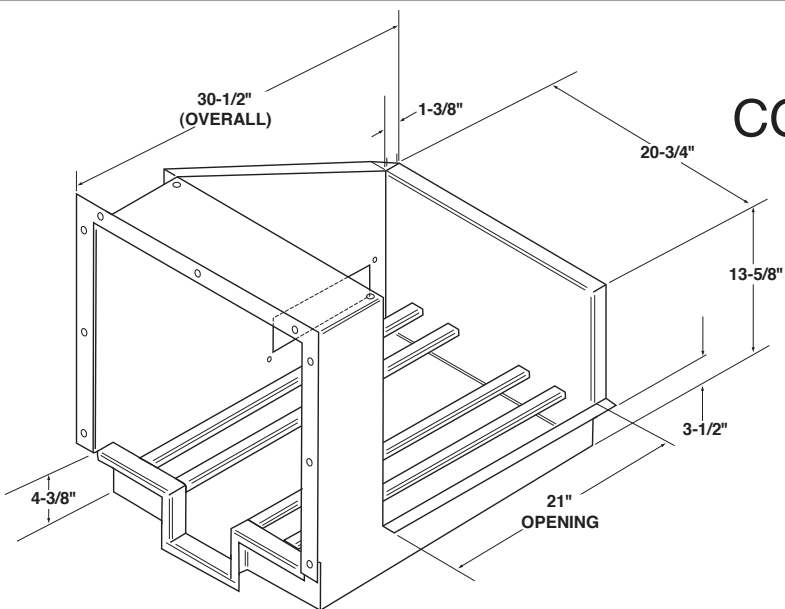

ACCESSORIES

Corner Feed Dishtables
Standard Height

FEATURES:

- Auto start system
- Adapts to EST-44 and EST-66 dishwashers
- All stainless steel construction
- Factory installed

CORNER FEED TABLE STANDARD LEFT

CORNER FEED TABLE STANDARD RIGHT

ACCESSORIES

Corner Feed Dishtables
Tall Height

FEATURES:

- Auto start system
- Adapts to EST-44 and EST-66 dishwashers
- All stainless steel construction
- Factory installed

CORNER FEED TABLE TALL LEFT

CORNER FEED TABLE TALL RIGHT