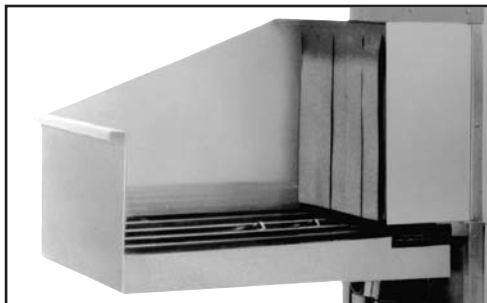

ACCESSORIES

Corner Feed Dishtables
Standard Height

FEATURES:

- Auto start system
- Adapts to EST-44 and EST-66 dishwashers
- All stainless steel construction
- Factory installed

CORNER FEED TABLE STANDARD LEFT

CORNER FEED TABLE STANDARD RIGHT

ACCESSORIES

Corner Feed Dishtables
Tall Height

FEATURES:

- Auto start system
- Adapts to EST-44 and EST-66 dishwashers
- All stainless steel construction
- Factory installed