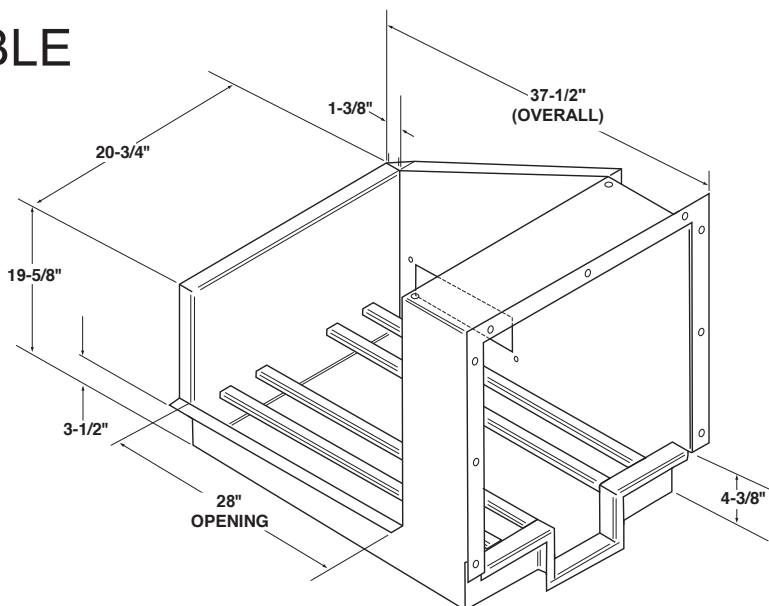

ACCESSORIES

Corner Feed Dishtables
Standard Height

FEATURES:

- Auto start system
- Adapts to EST-44 and EST-66 dishwashers
- All stainless steel construction
- Factory installed

CORNER FEED TABLE STANDARD LEFT

CORNER FEED TABLE STANDARD RIGHT

ACCESSORIES

Corner Feed Dishtables
Tall Height

FEATURES:

- Auto start system
- Adapts to EST-44 and EST-66 dishwashers
- All stainless steel construction
- Factory installed

CORNER FEED TABLE TALL LEFT

CORNER FEED TABLE TALL RIGHT