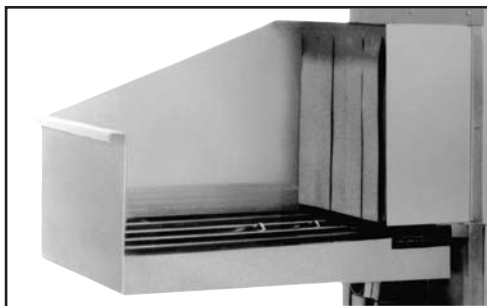

ACCESSORIES

Corner Feed Dishtables
Standard Height

FEATURES:

- Auto start system
- Adapts to EST-44 and EST-66 dishwashers
- All stainless steel construction
- Factory installed

CORNER FEED TABLE STANDARD LEFT

CORNER FEED TABLE STANDARD RIGHT

ACCESSORIES

Corner Feed Dishtables
Tall Height

FEATURES:

- Auto start system
- Adapts to EST-44 and EST-66 dishwashers
- All stainless steel construction
- Factory installed