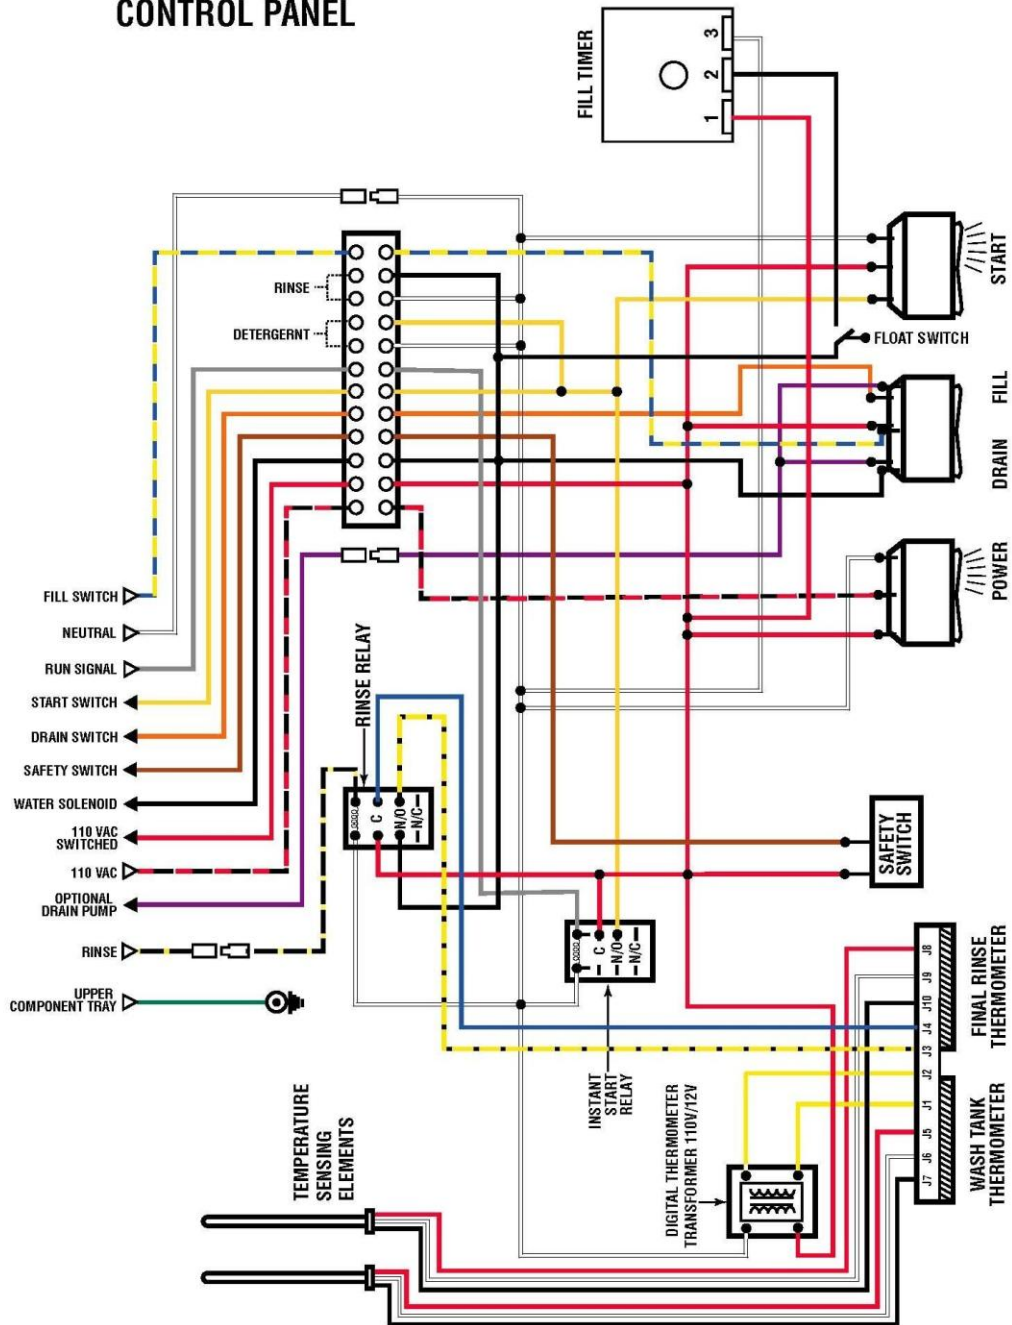

CMA-181GW ELECTRICAL DIAGRAM CONTROL PANEL

Rev.12-2016

CMA-181GW ELECTRICAL DIAGRAM POWER BOX