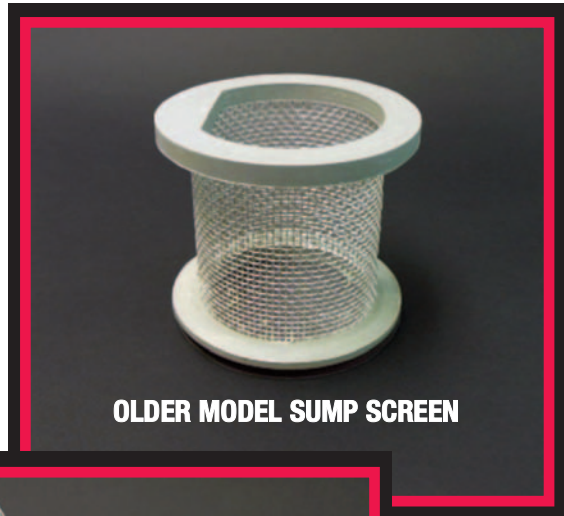

# CMA PRODUCT IMPROVEMENT

**Effective Date:** SEPTEMBER 1, 2014  
**Log Number:** CMA-PI-457  
**Subject:** STAINLESS STEEL SUMP SCREEN, P/N 00115.08  
**Models Affected:** AH, C

## Stainless Steel Sump Screen

The Model AH and C Dishmachines will now be provided with an all-stainless-steel “sump screen”. The new stainless screen will offer longer durability and superior filtering for the dishmachine. This new stainless sump screen is completely interchangeable with the previous plastic sump screen. The unit comes with a finger loop, for easier access when removing and cleaning the screen.