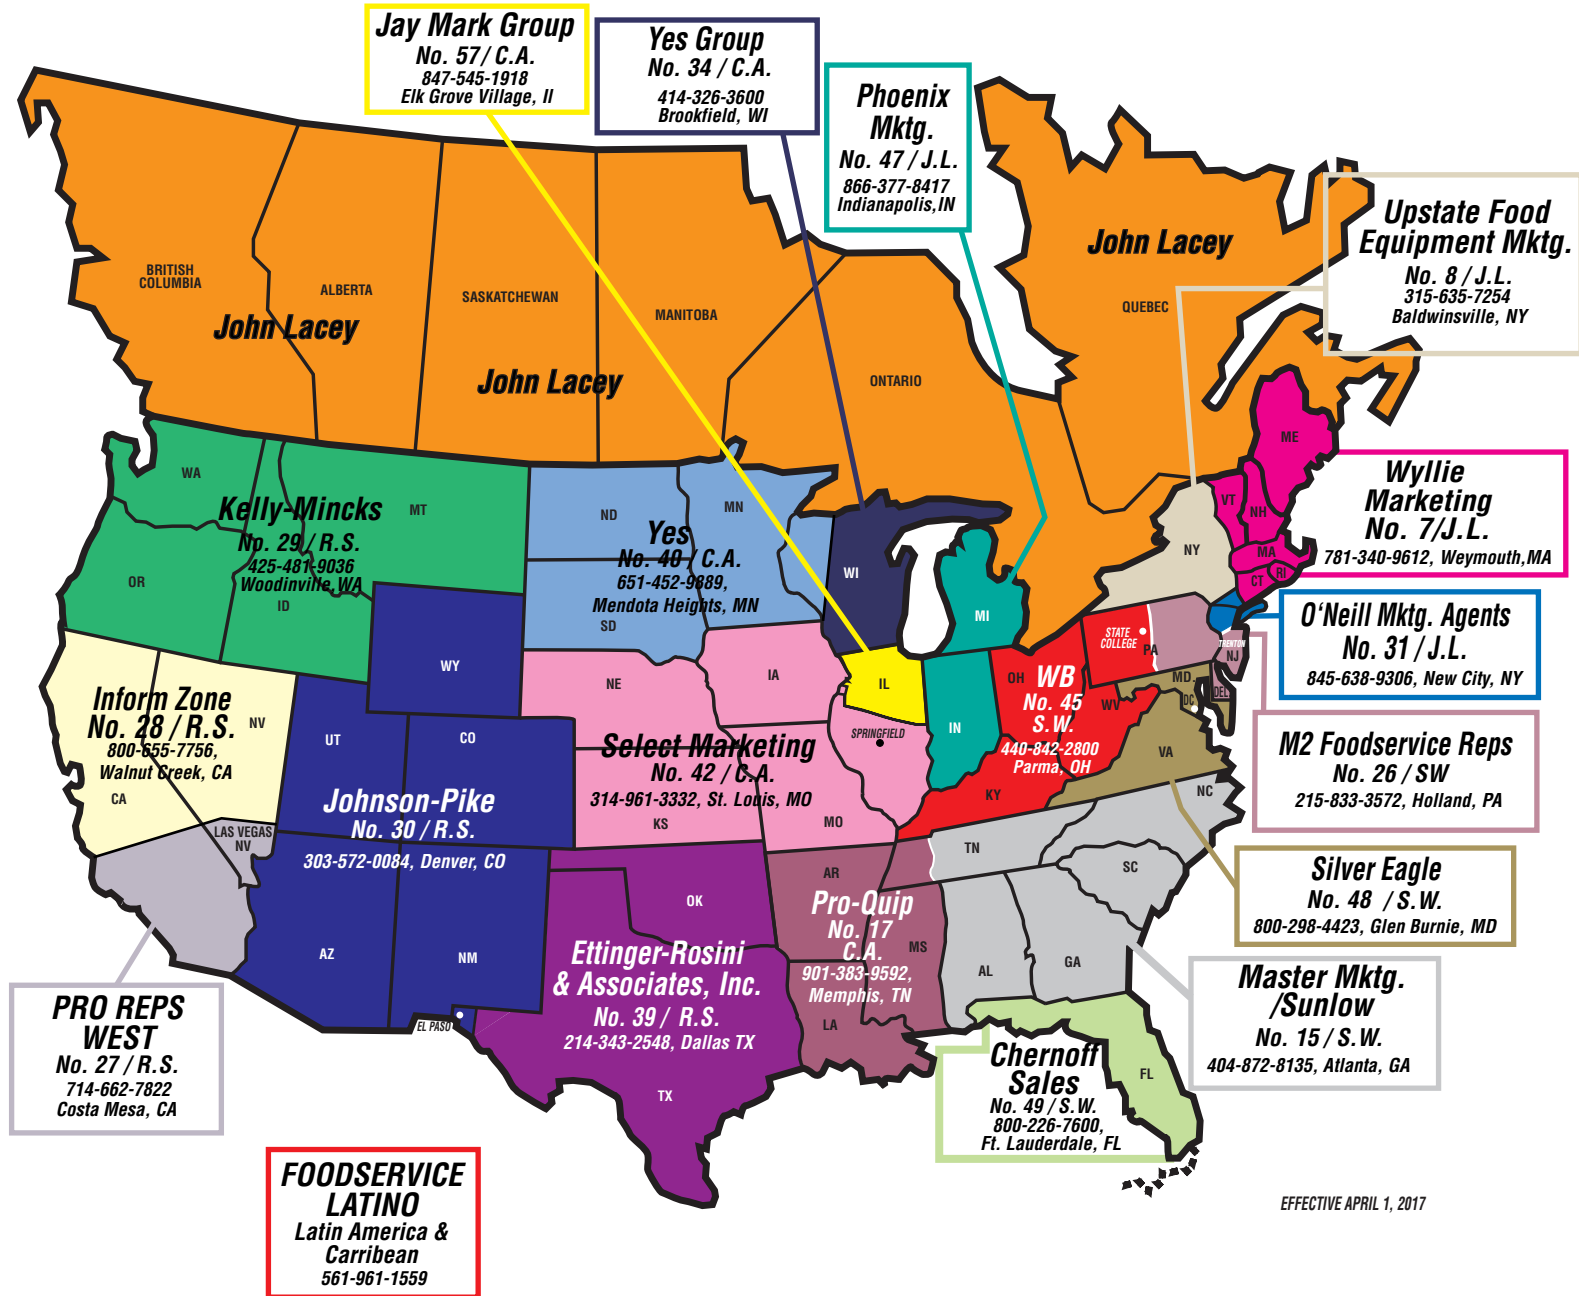

CURRENT SALES FORCE

DIRECT REGIONAL SALES MANAGERS

JOHN LACEY
NORTHEAST REGIONAL SALES MANAGER
905-484-2157
john.lacey@cmadishmachines.com

STEVE WINGATE
EASTERN REGIONAL SALES MANAGER
703-408-6862
steve.wingate@cmadishmachines.com