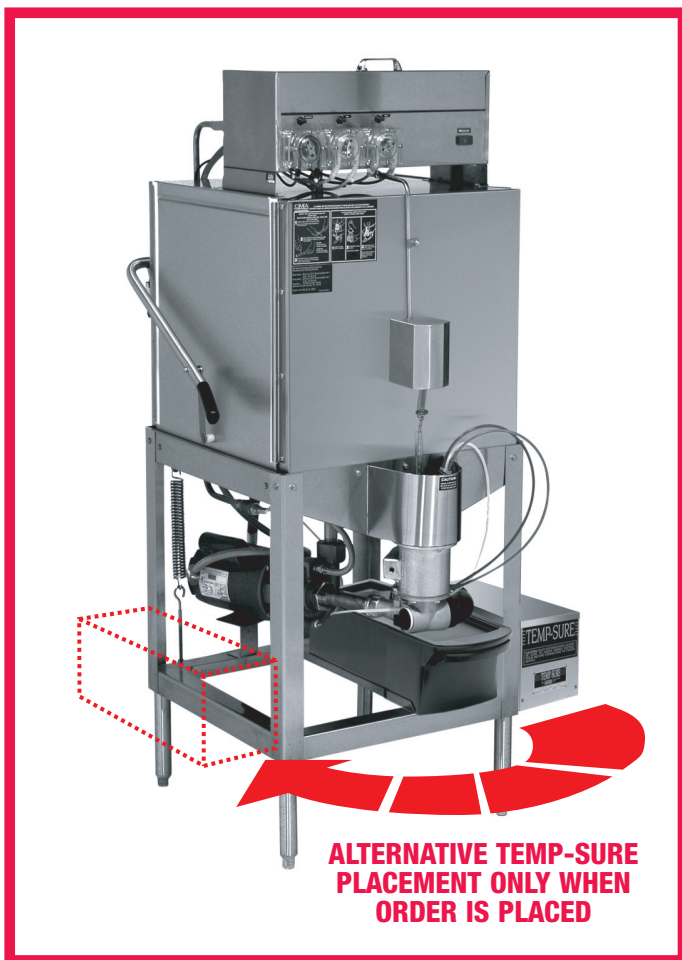

CHANGE NOTICE

Effective Date: APRIL 1, 2011
Log Number: CN-04-426
Subject: TEMP-SURE INSTALLATION
Model Affected: ALL STRAIGHT THROUGH DOOR MACHINES

TEMP-SURE INSTALLATION

Although the Temp-Sure Booster Heater is engineered ONLY for the right-side of the dishwasher, if the customer prefers it to be installed on the other side, they may specify the “left-hand side” at the time the order is placed.